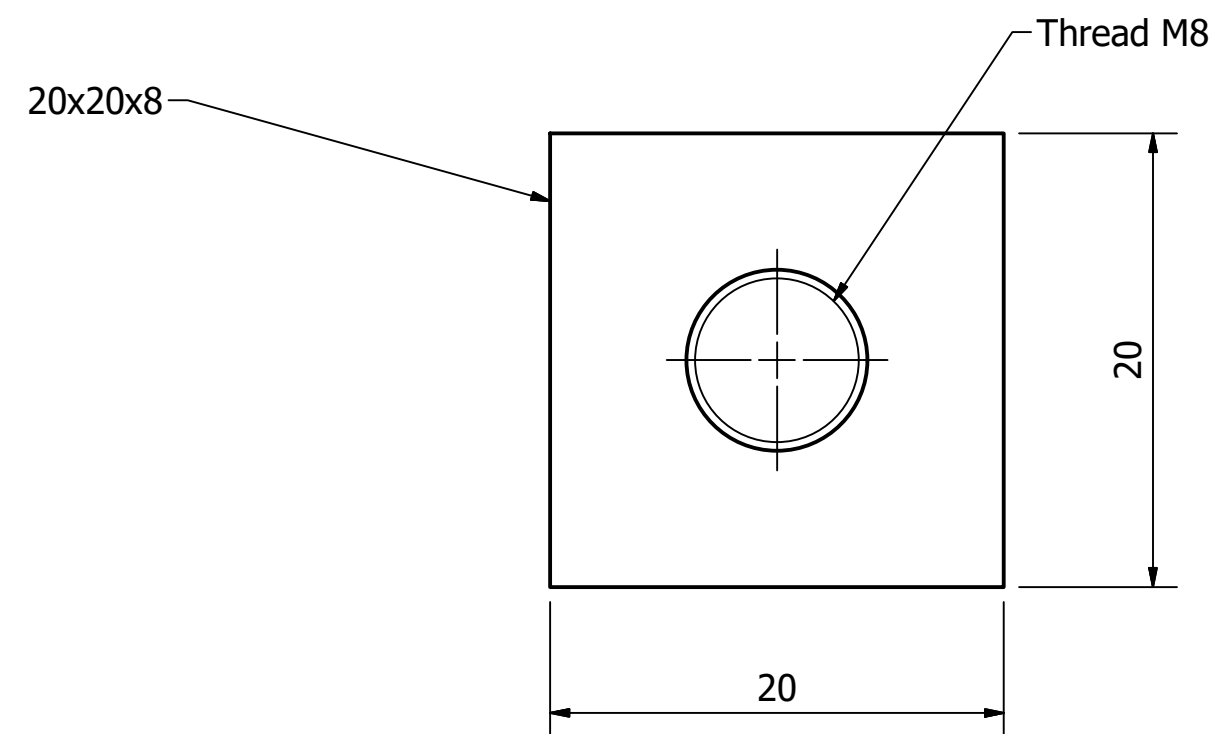

# Rear axle holders

# Chain Adjusters

Drawn by Max Corpe	All Measurements in Millimetres
Designed by R Emmerson	Rear axle holders & Chain Adjusters
4/04/2016	