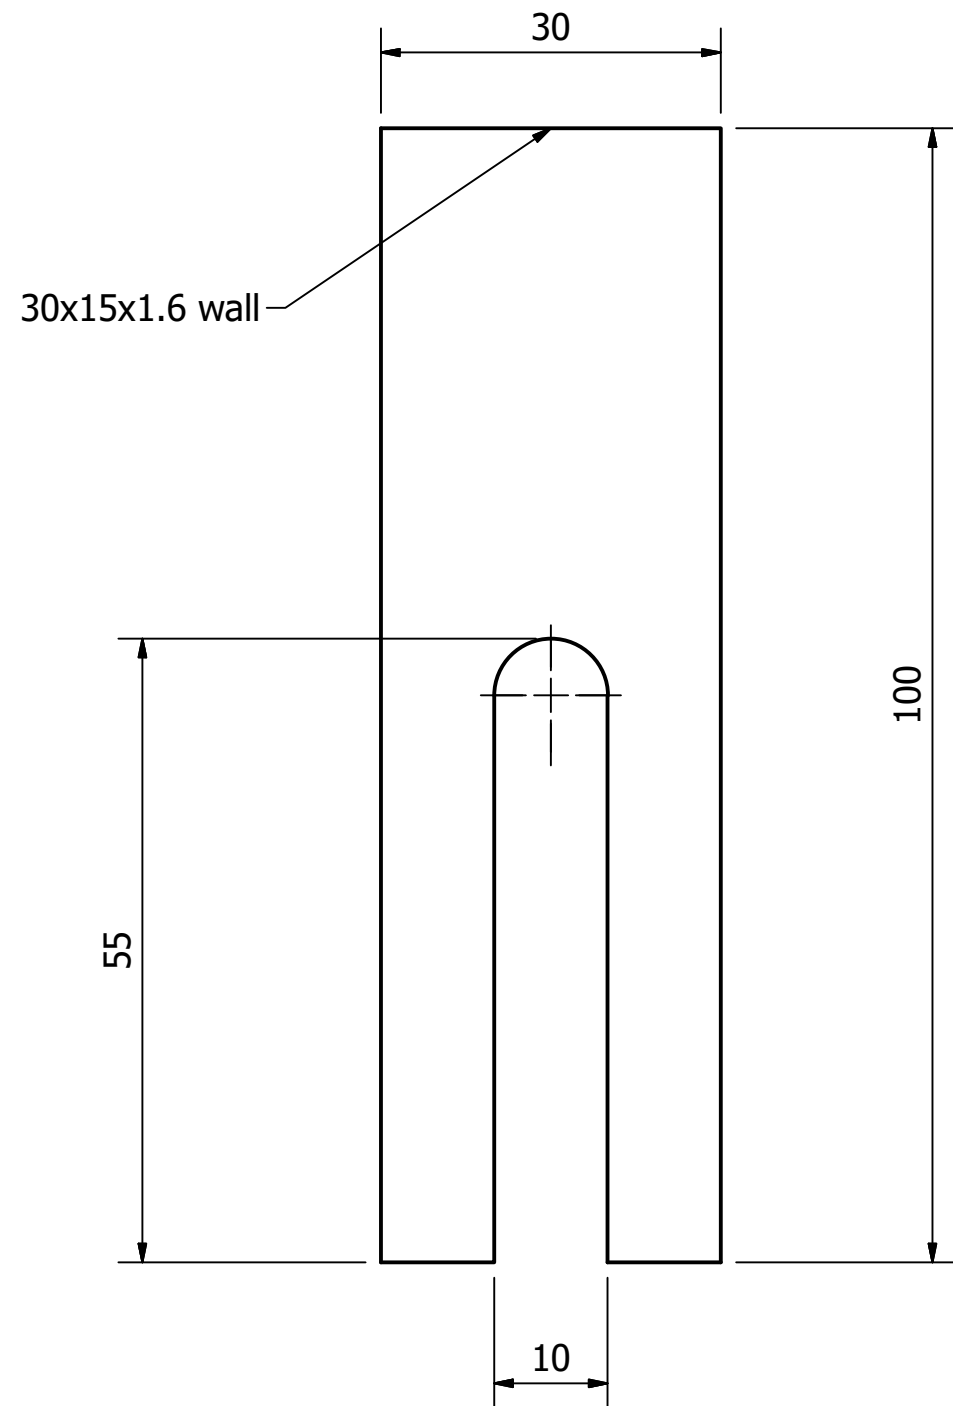

# Rear axle holders

# Chain Adjusters

Drawn by Max Corpe	All Measurements in Millimetres
Designed by R Emmerson	Rear axle holders & Chain Adjusters
4/04/2016	